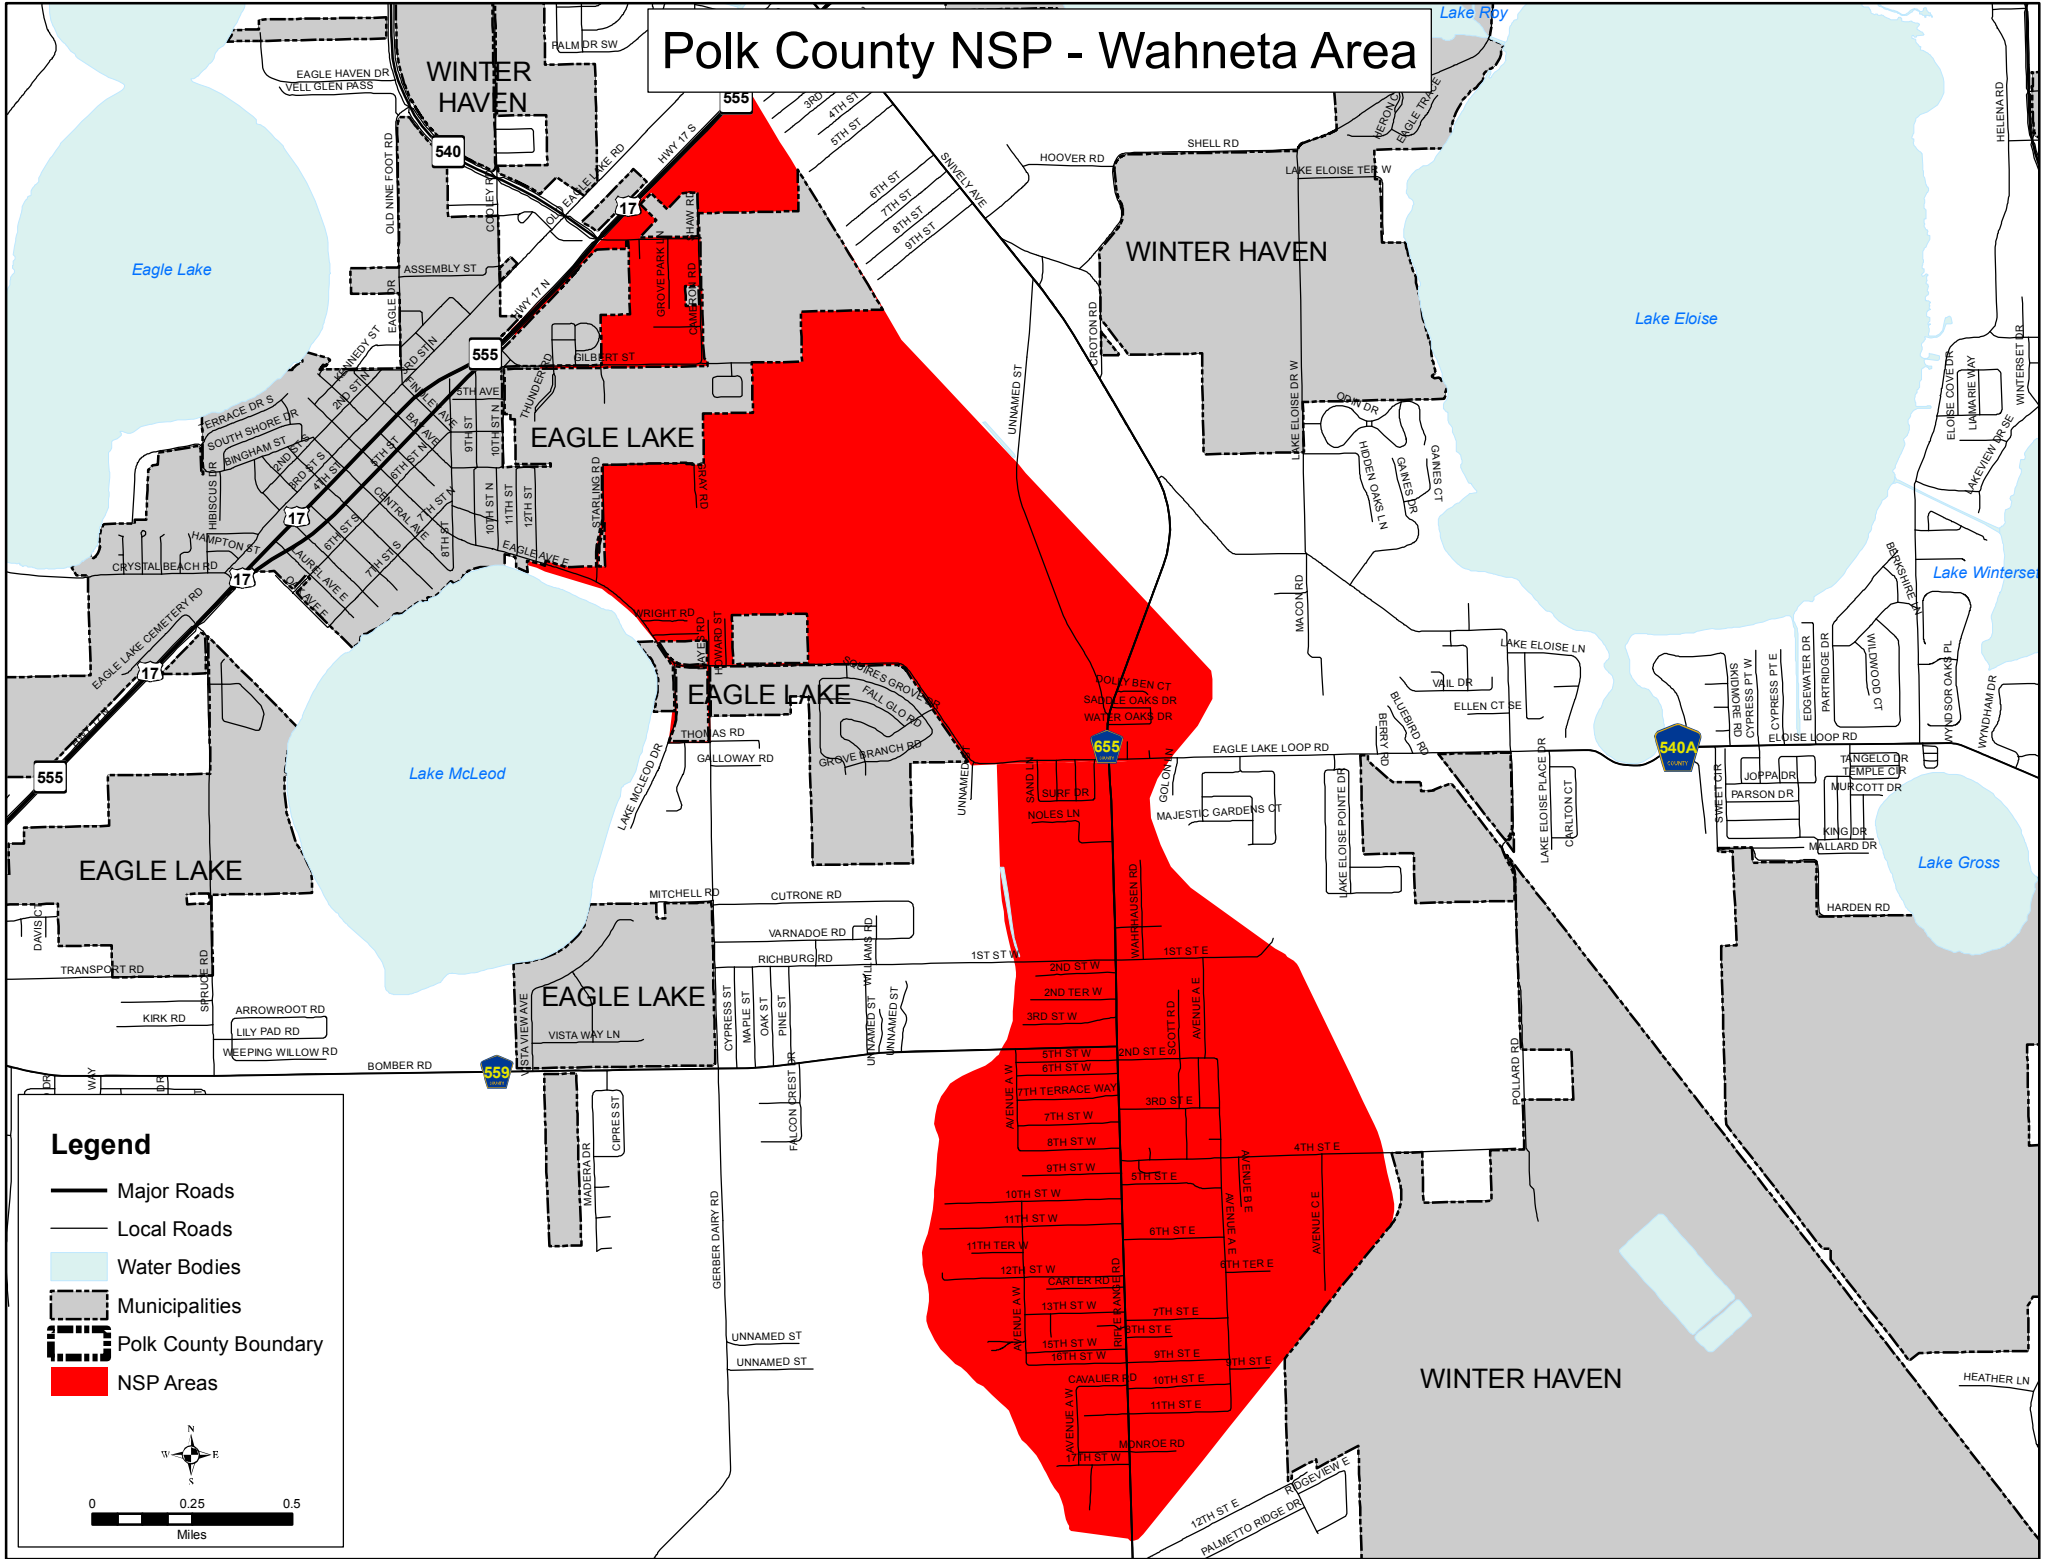

# Polk County NSP - Wahneta Area

- Legend**
- Major Roads
  - Local Roads
  - Water Bodies
  - Municipalities
  - Polk County Boundary
  - NSP Areas

0 0.25 0.5  
Miles