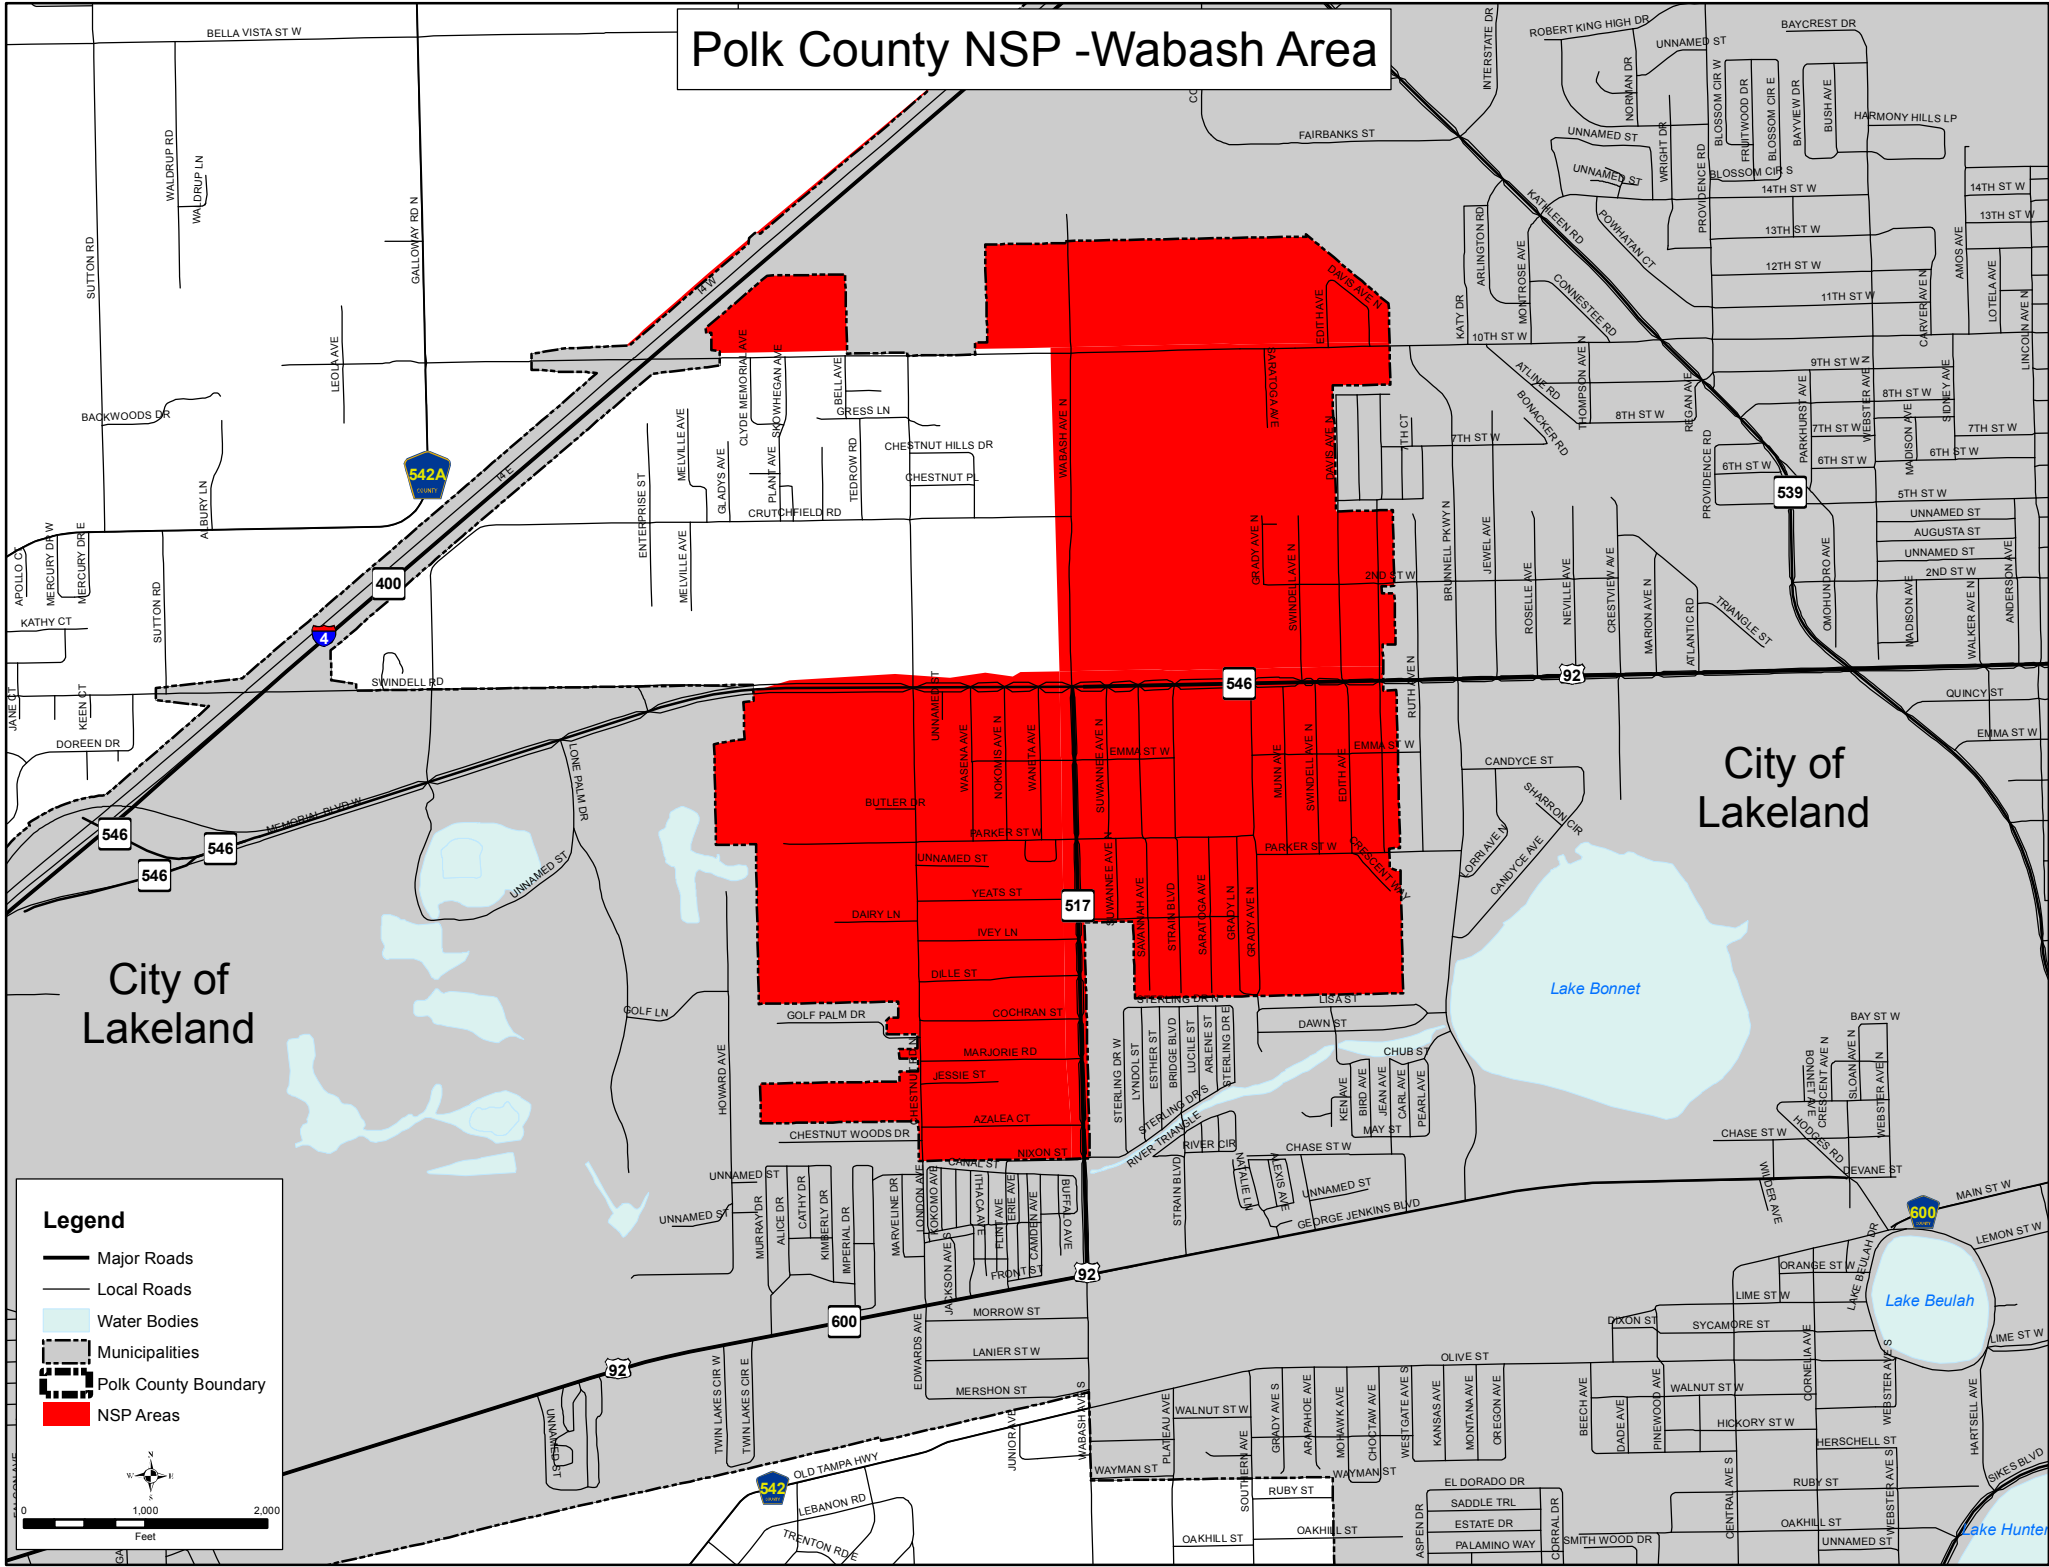

Polk County NSP -Wabash Area

City of Lakeland

City of Lakeland

Legend

- Major Roads
- Local Roads
- Water Bodies
- Municipalities
- Polk County Boundary
- NSP Areas

0 1,000 2,000
Feet

Lake Beulah

Lake Bonnet

Lake Hunter