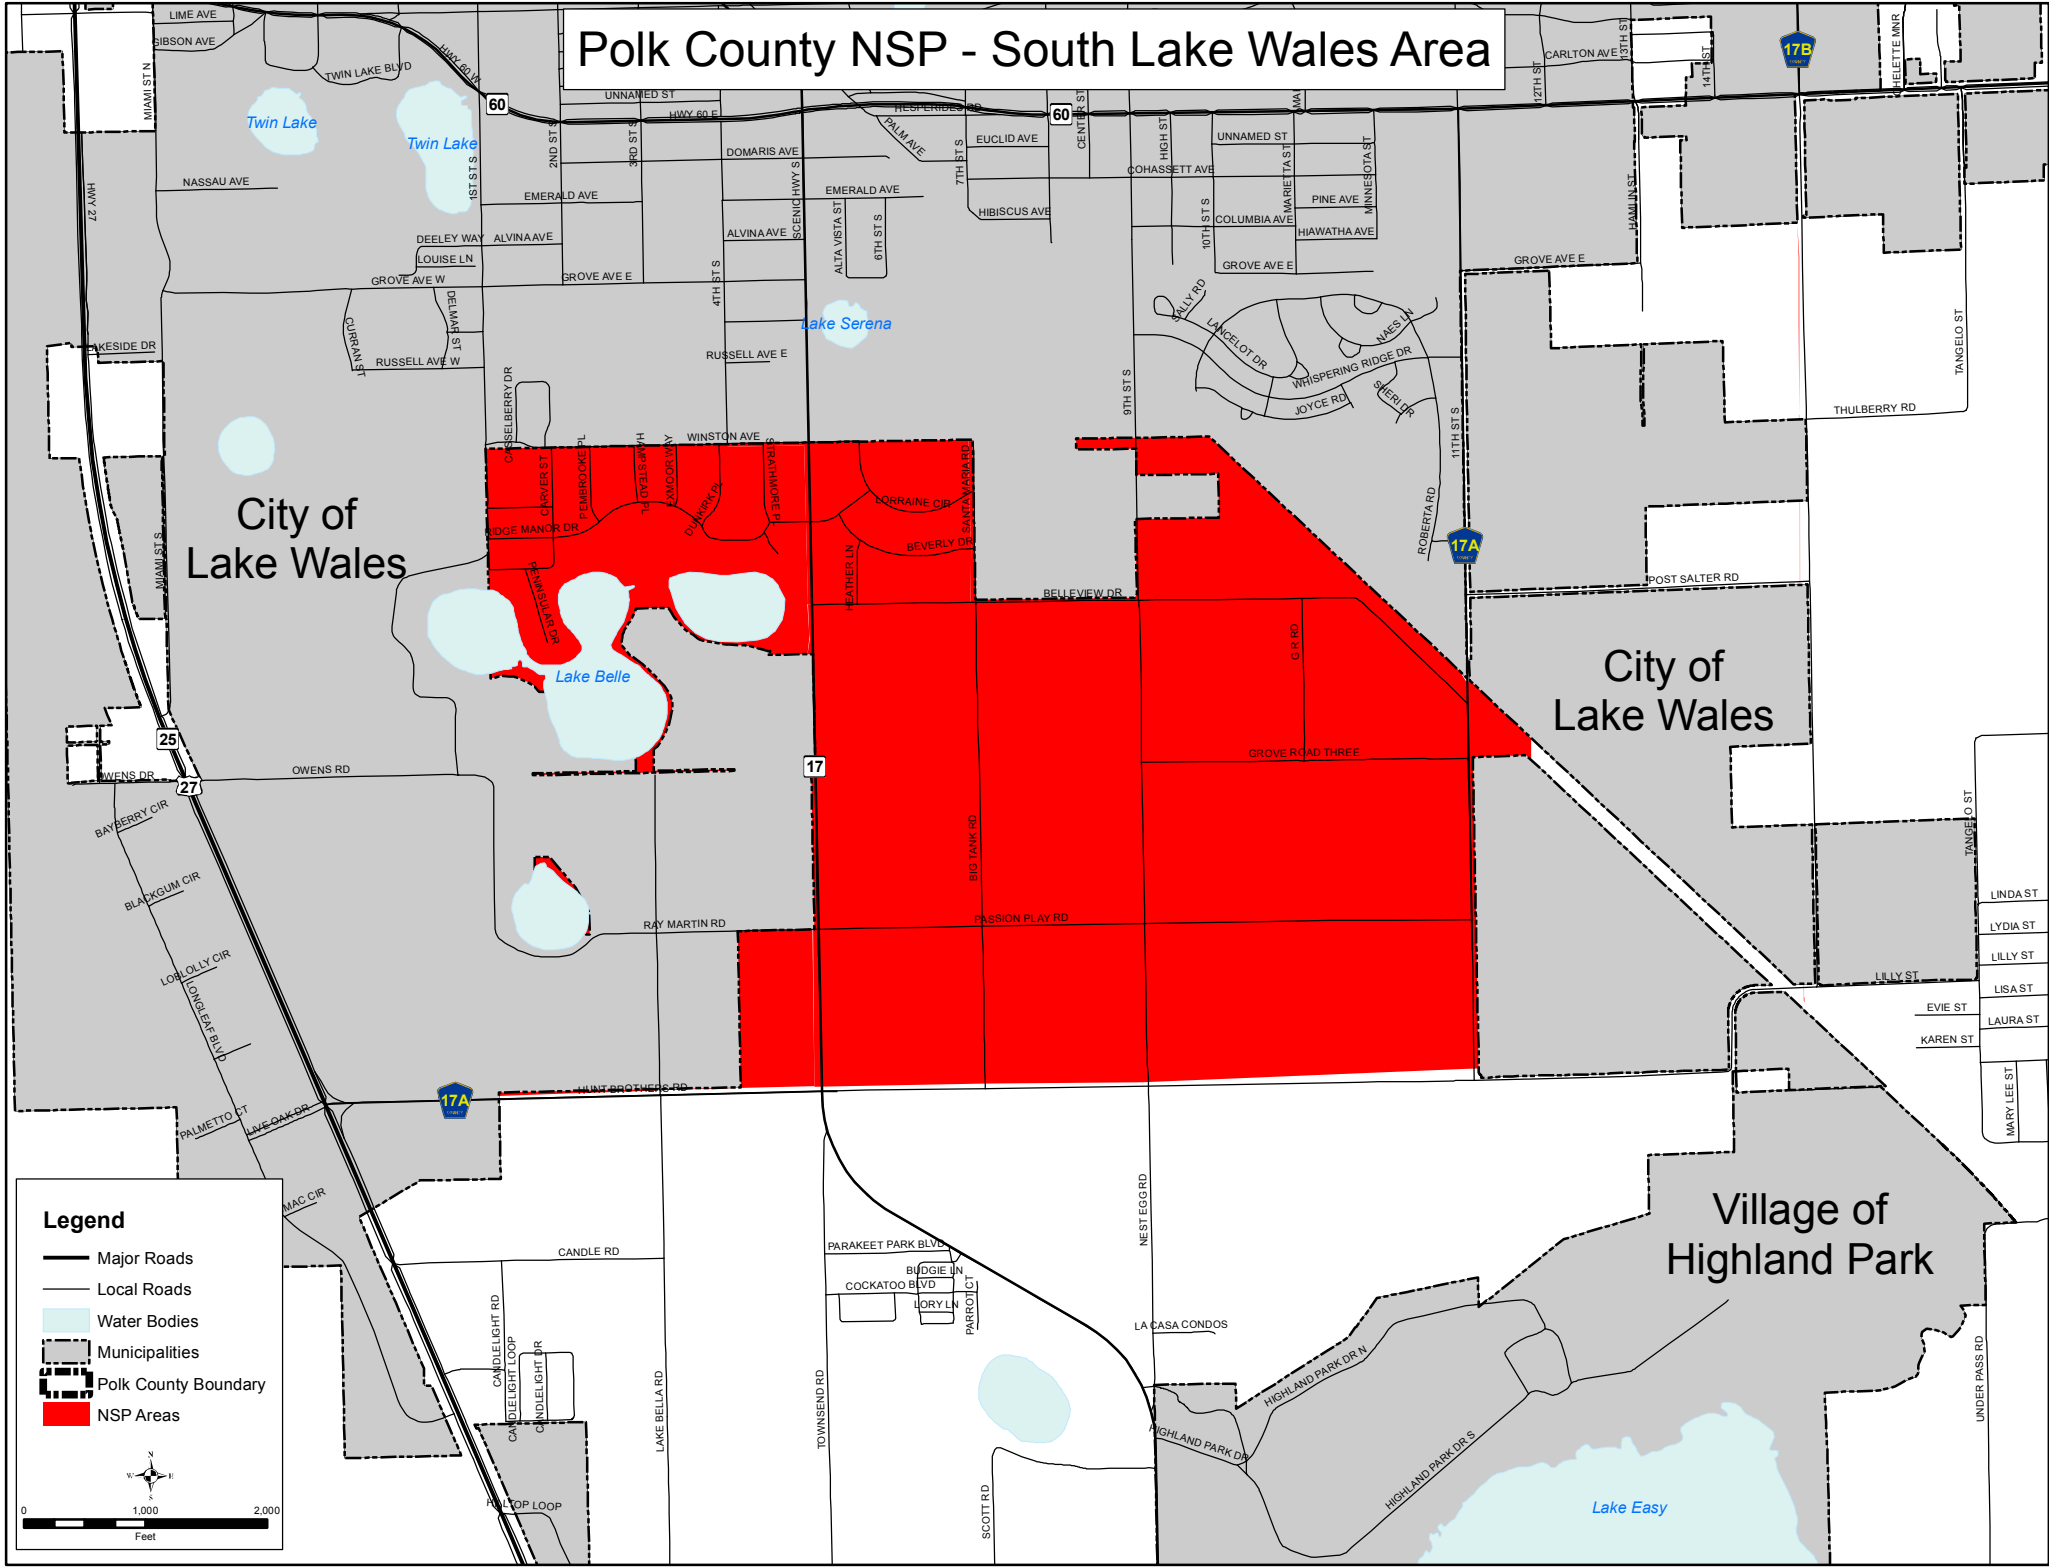

Polk County NSP - South Lake Wales Area

City of Lake Wales

City of Lake Wales

Village of Highland Park

Legend

- Major Roads
- Local Roads
- Water Bodies
- Municipalities
- Polk County Boundary
- NSP Areas

0 1,000 2,000
Feet