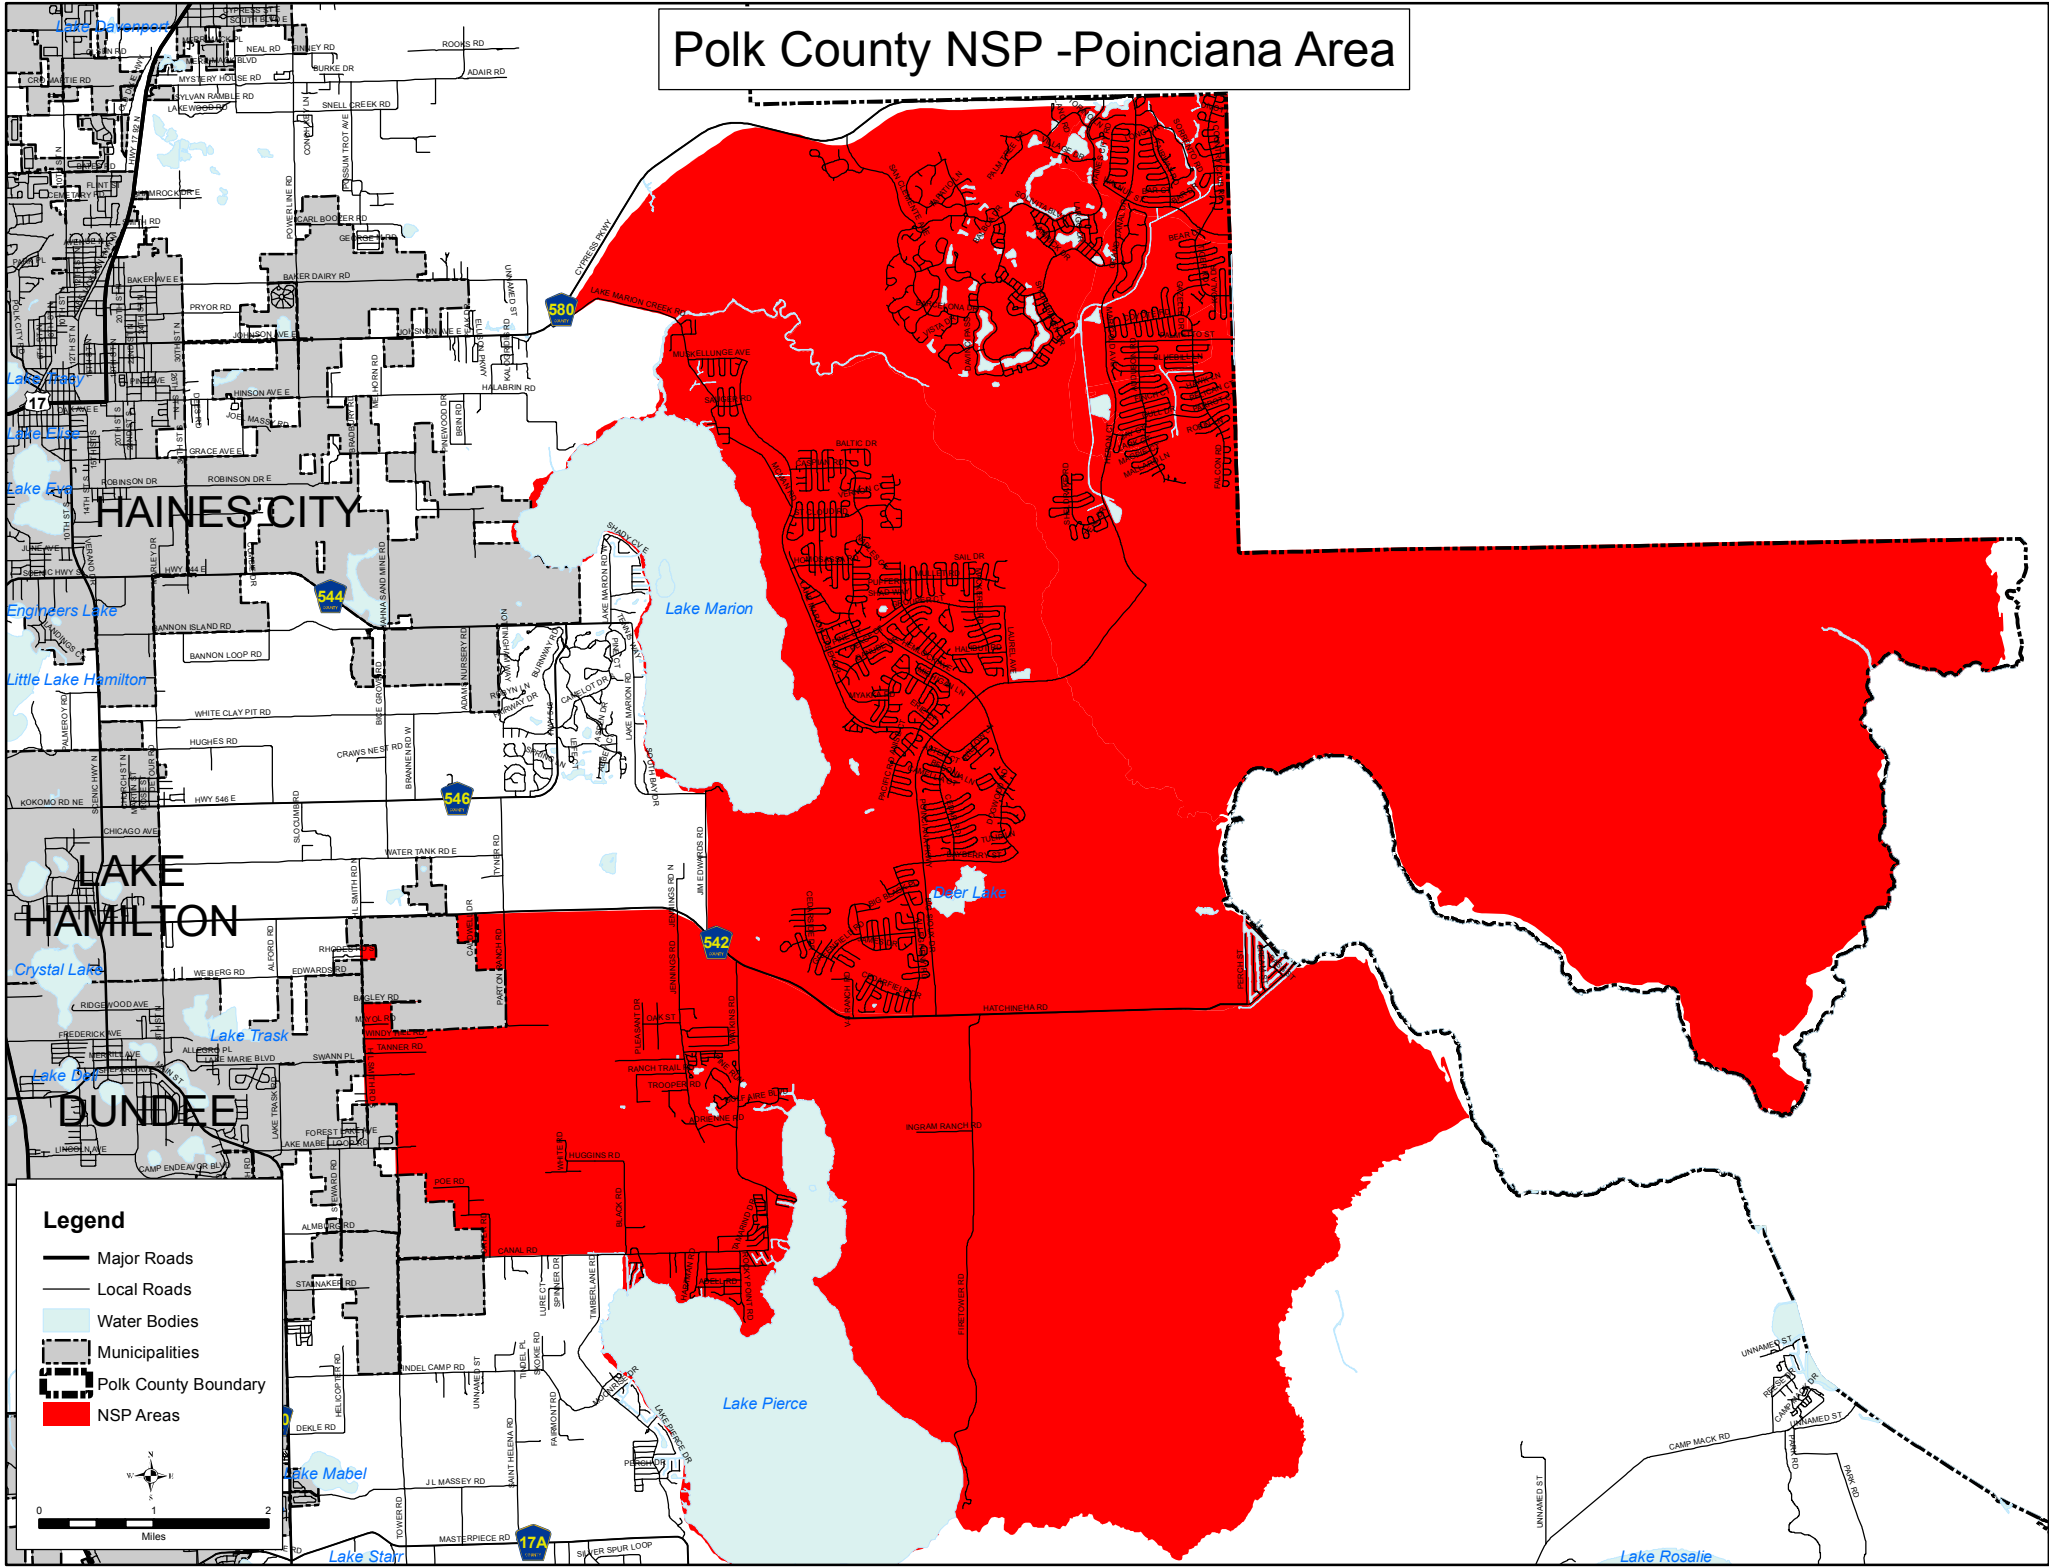

Polk County NSP -Poinciana Area

Legend

- Major Roads
- Local Roads
- Water Bodies
- Municipalities
- - - Polk County Boundary
- NSP Areas

0 1 2
Miles