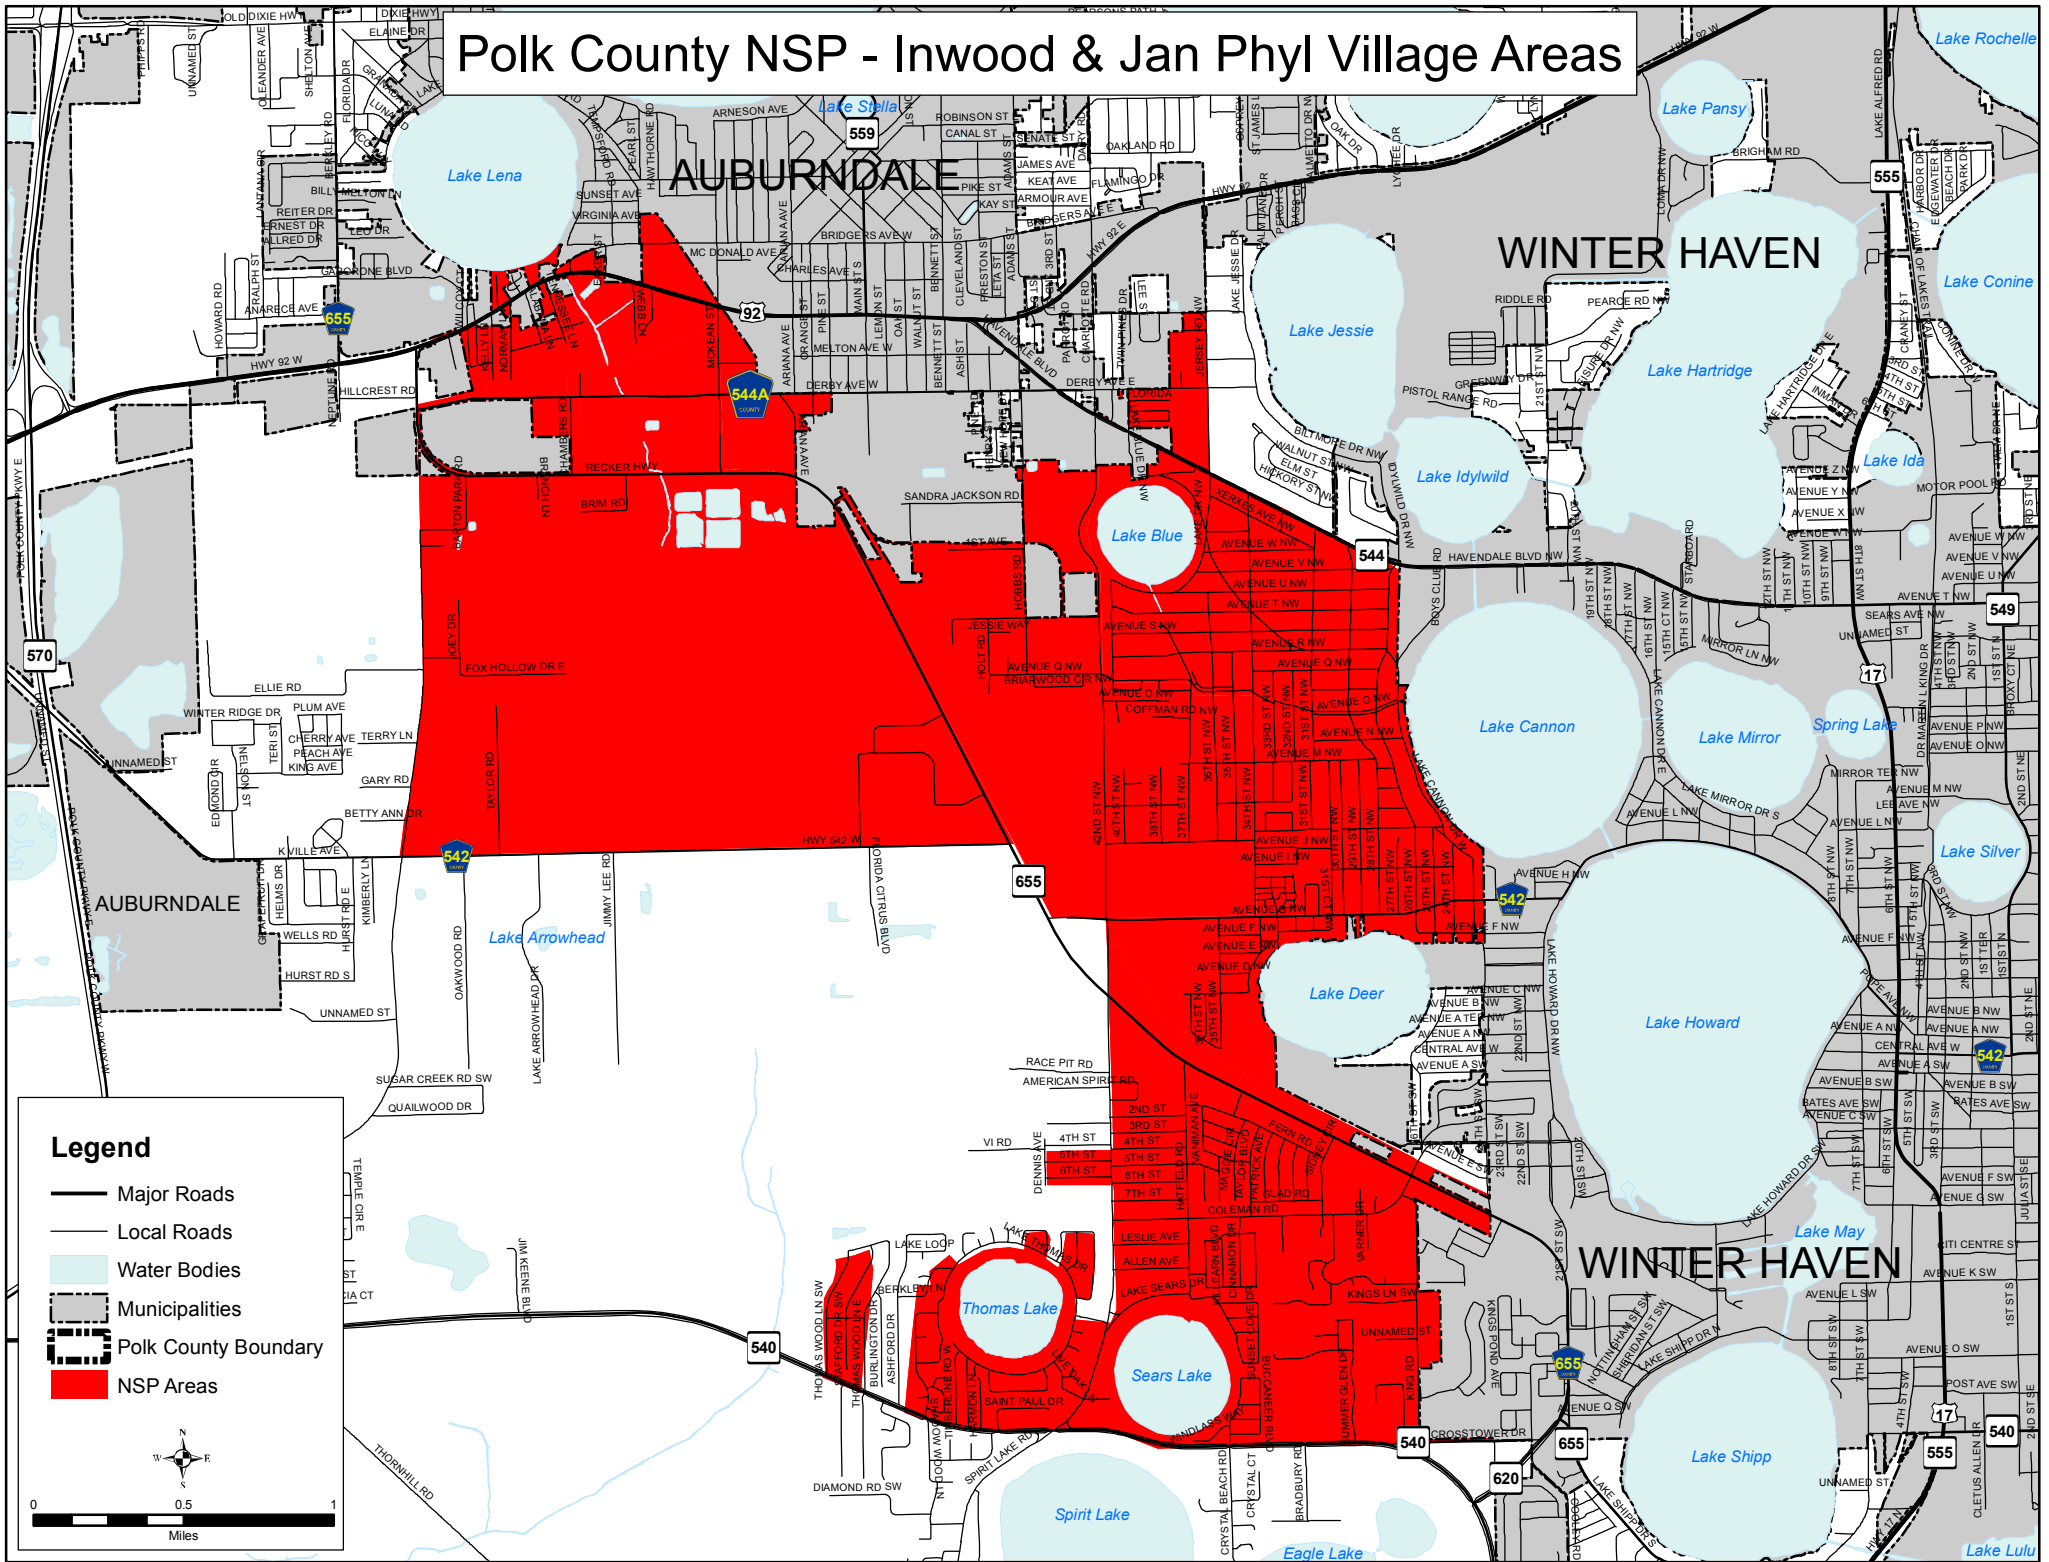

Polk County NSP - Inwood & Jan Phyl Village Areas

- Legend**
- Major Roads
 - Local Roads
 - Water Bodies
 - Municipalities
 - Polk County Boundary
 - NSP Areas